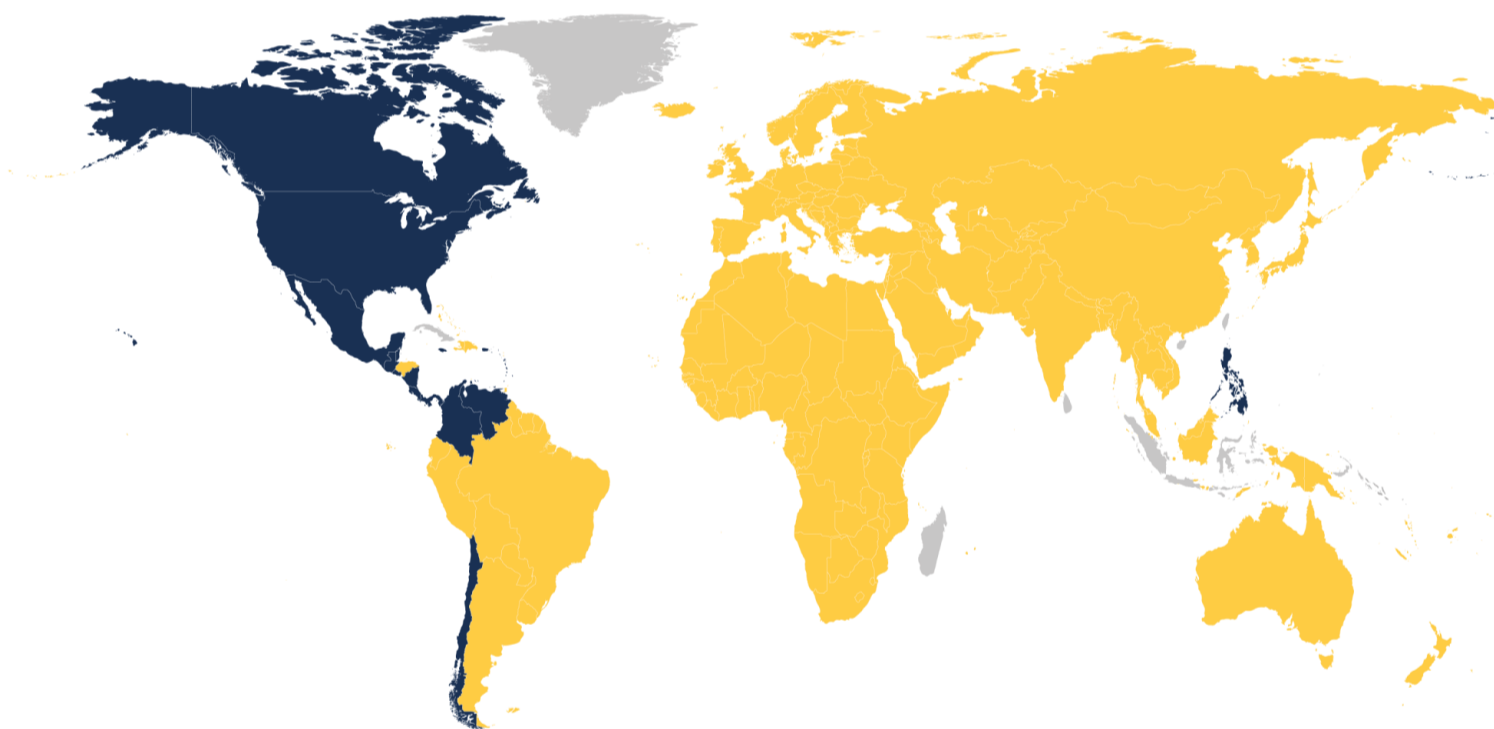

The ISO A4 size is used in large parts of the world (yellow color). In the blue parts the US standard "Letter" is used.

Proportions of the A4 size compared to other sizes.

An A4 has a surface area of 210 x 297 millimetres. In inches, this is 8.27 x 11.69 inches. An A4 paper fits in a C4 envelope without having to fold the paper. When you fold an A4 paper, it works in a C5 envelope.